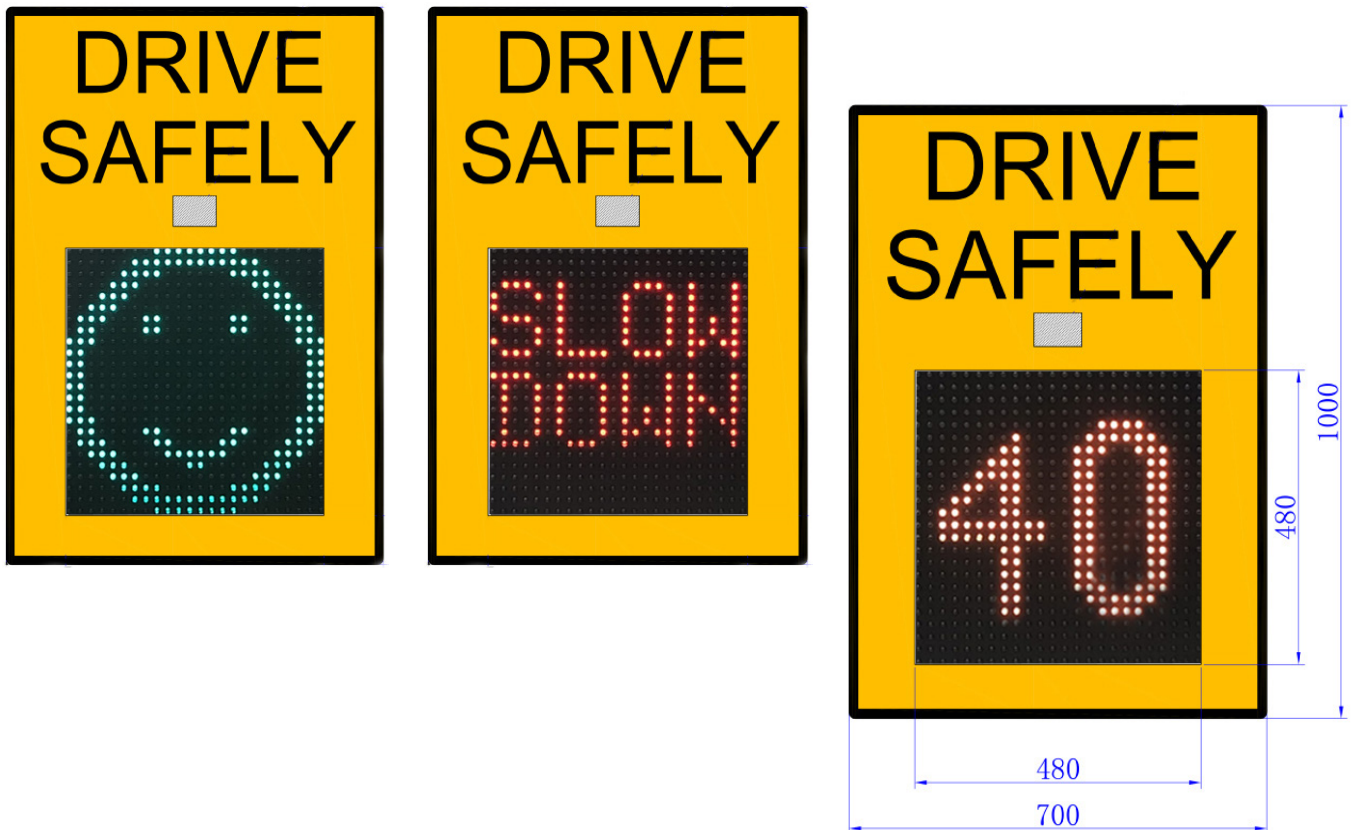

VOXSON

LED SIGNAGE

RADAR SPEED SIGN

07 3268 0700 | sales@voxson.com.au | www.voxson.com.au | 1/908 Kingsford Smith Dr Eagle Farm QLD 4009

MAKE THE ROADS SAFER

Radar speed signs are an effective traffic solution to help reduce speed and enables Drivers to become aware of speed reductions on Public and Private Roads. Research demonstrates that when a Driver is alerted by a radar sign, speeding Drivers typically slow down. Radar Signs Show decline in Speed.

Voxson's Radar Speed Sign is the ideal solution to help reduce traffic speed and regulate speed limits by warning the driver when they have exceeded the nonimated speed limit. The sign can be programmed to set a specific speed and display a smiley face when the driver is within the speed limit and display a "SLOW DOWN" or an alternate message when the driver is travelling over the preset speed.

SPECIFICATIONS

- Full matrix SMD LED's with optical LEN's
- Pixel Pitch: P20
- Screen size: 480 x 480mm
- Screen resolution: 24 x 24 pixels
- Brightness: 6000 nits
- Brightness levels: 16 (automatic control)
- Power: 12V DC (240V AC version also available)
- Display different messages for speed areas (e.g. SLOW DOWN)
- Display simple graphics (e.g. SMILEY FACE)
- Communications by RS232, RS485 & Ethernet (STANDARD)
- IP65 rated

DIMENSIONS